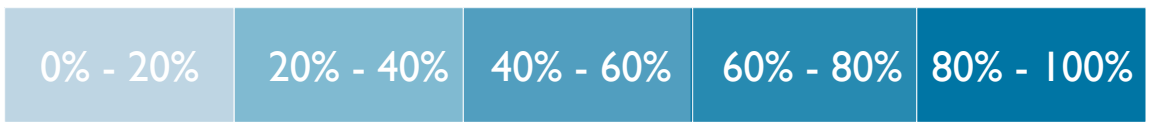

Timeline of waste related directives in Europe

Legend

Current landfill rate(%) i.e. share of landfilled waste versus total waste generated, excluding major mineral waste (EUROSTAT 2012 data)

EU(28): 500,000+ landfills