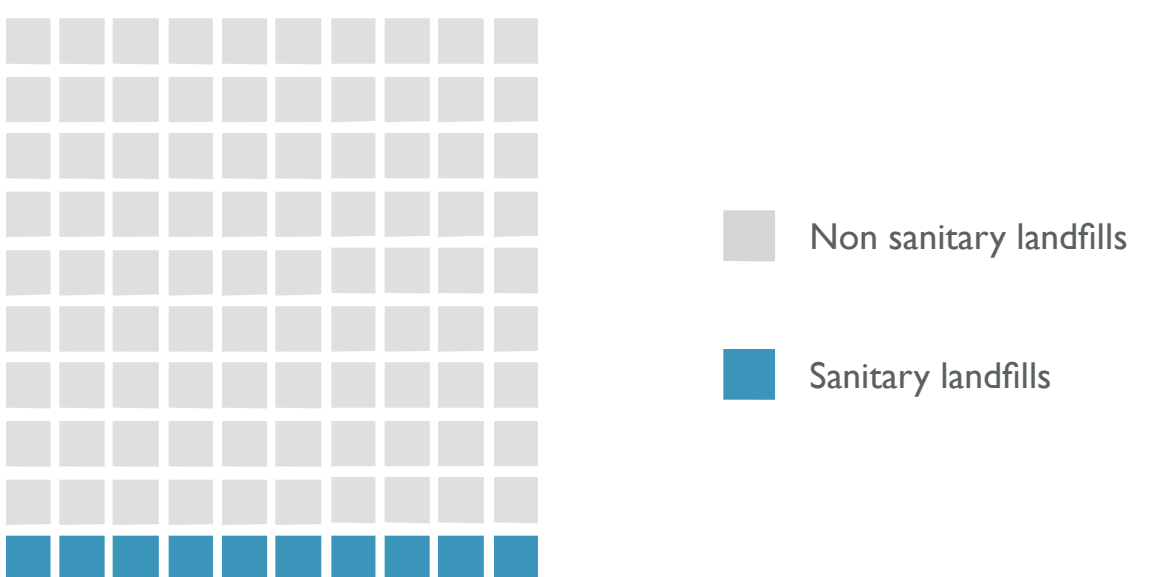

Timeline of waste related directives in Europe

Legend

Current landfill rate(%) i.e. share of landfilled waste versus total waste generated, excluding major mineral waste (EUROSTAT 2012 data)

EU(28): 500,000+ landfills