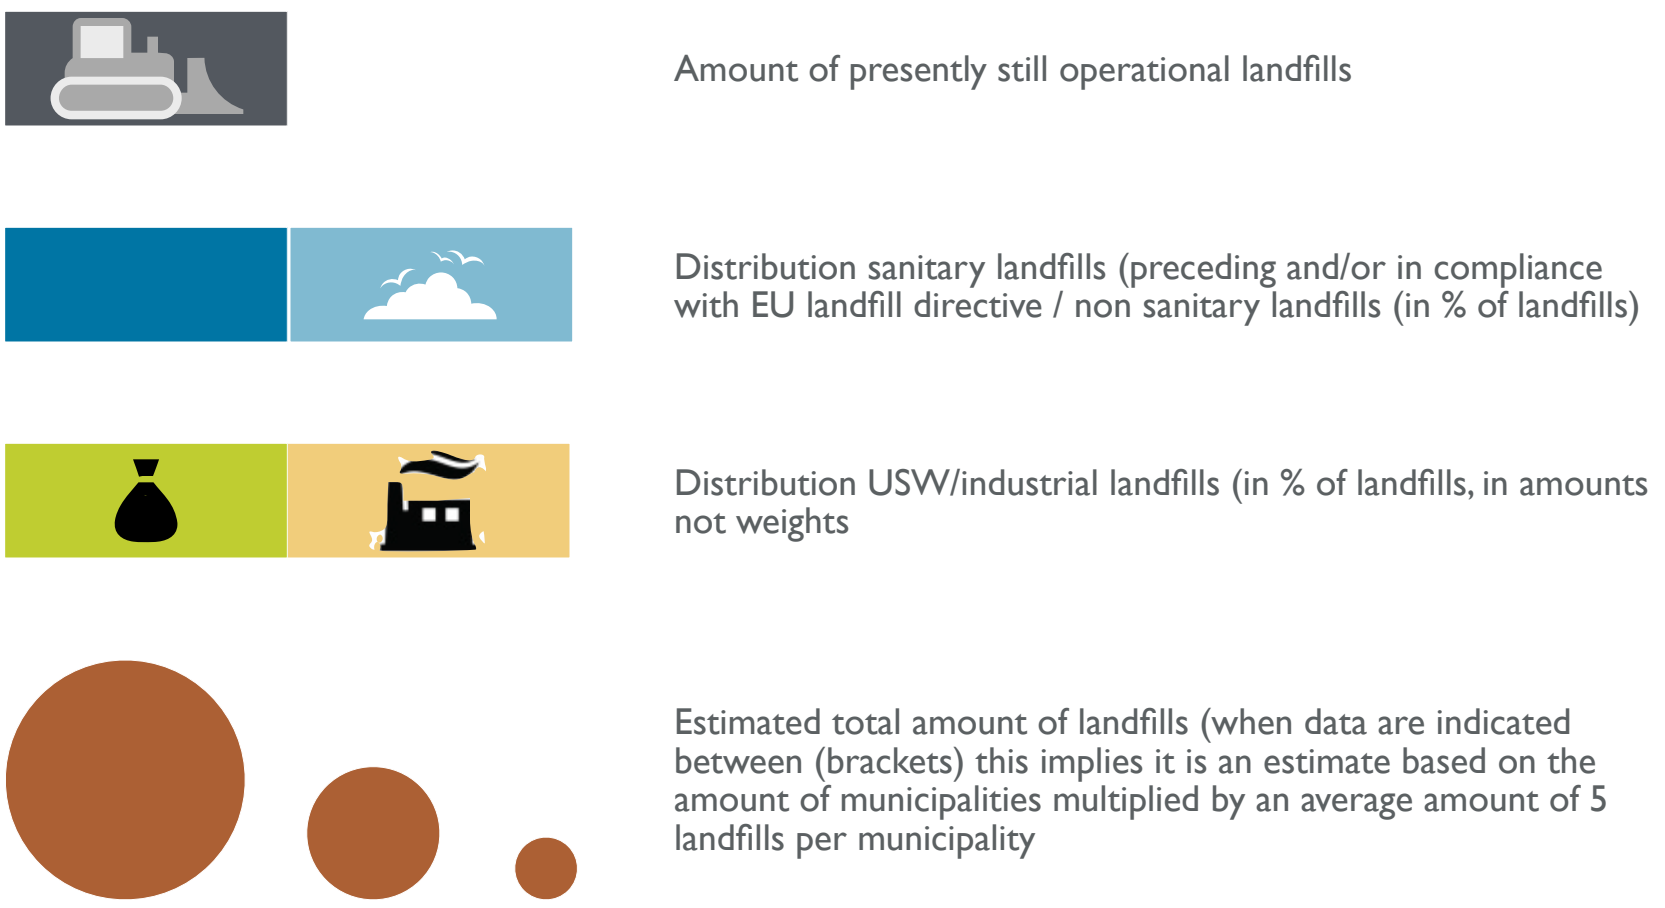

Timeline of waste related directives in Europe

Legend

Current landfill rate(%) i.e. share of landfilled waste versus total waste generated, excluding major mineral waste (EUROSTAT 2012 data)

EU(28): 500,000+ landfills

Landfills in Europe