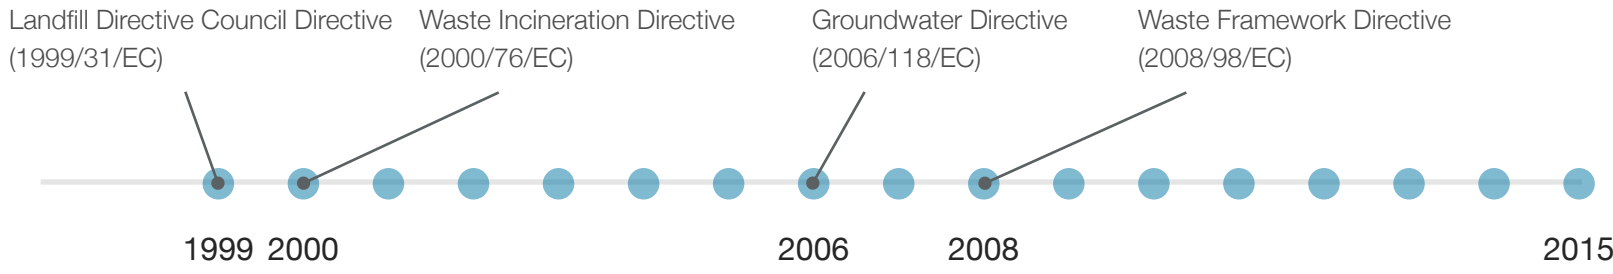

Timeline of waste related directives in Europe

Legend

Current landfill rate(%) i.e. share of landfilled waste versus total waste generated, excluding major mineral waste (EUROSTAT 2012 data)

EU(28): 500,000+ landfills

Landfills in Europe